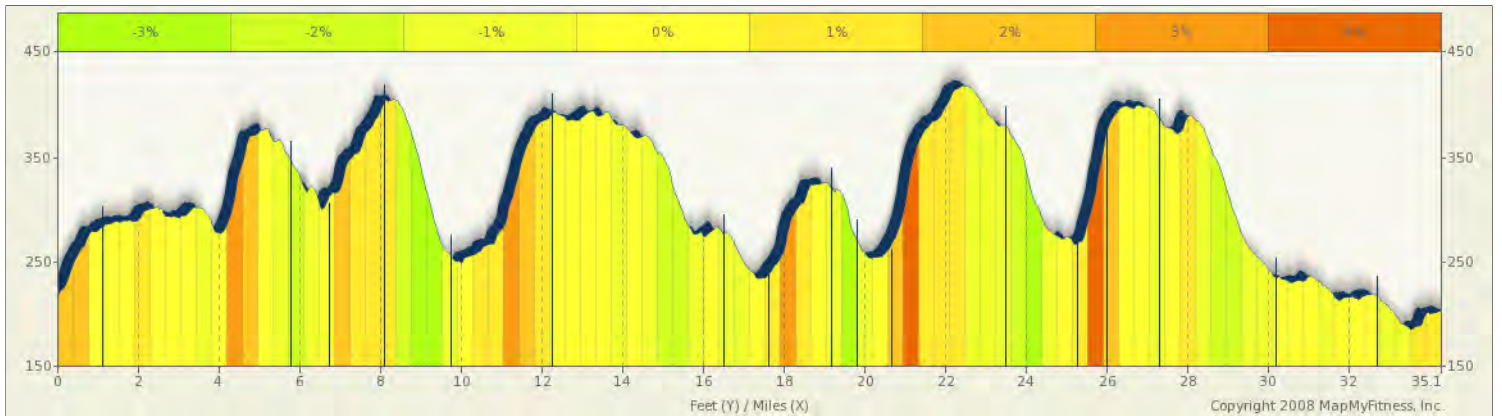

# Valley Cycling West Simsbury - Granville B Ride

Starts In Granby, Connecticut

**34.93** miles

## Description

Ride starts at Granby Bike and heads towards West Simsbury on Canton Road before taking Firetown road to Granby. Work way over to Loomis and head towards Westfield. In Westfield head back at the Ranch Golf Course eventually coming into Granby on Mort Vining Road. Head back to shop