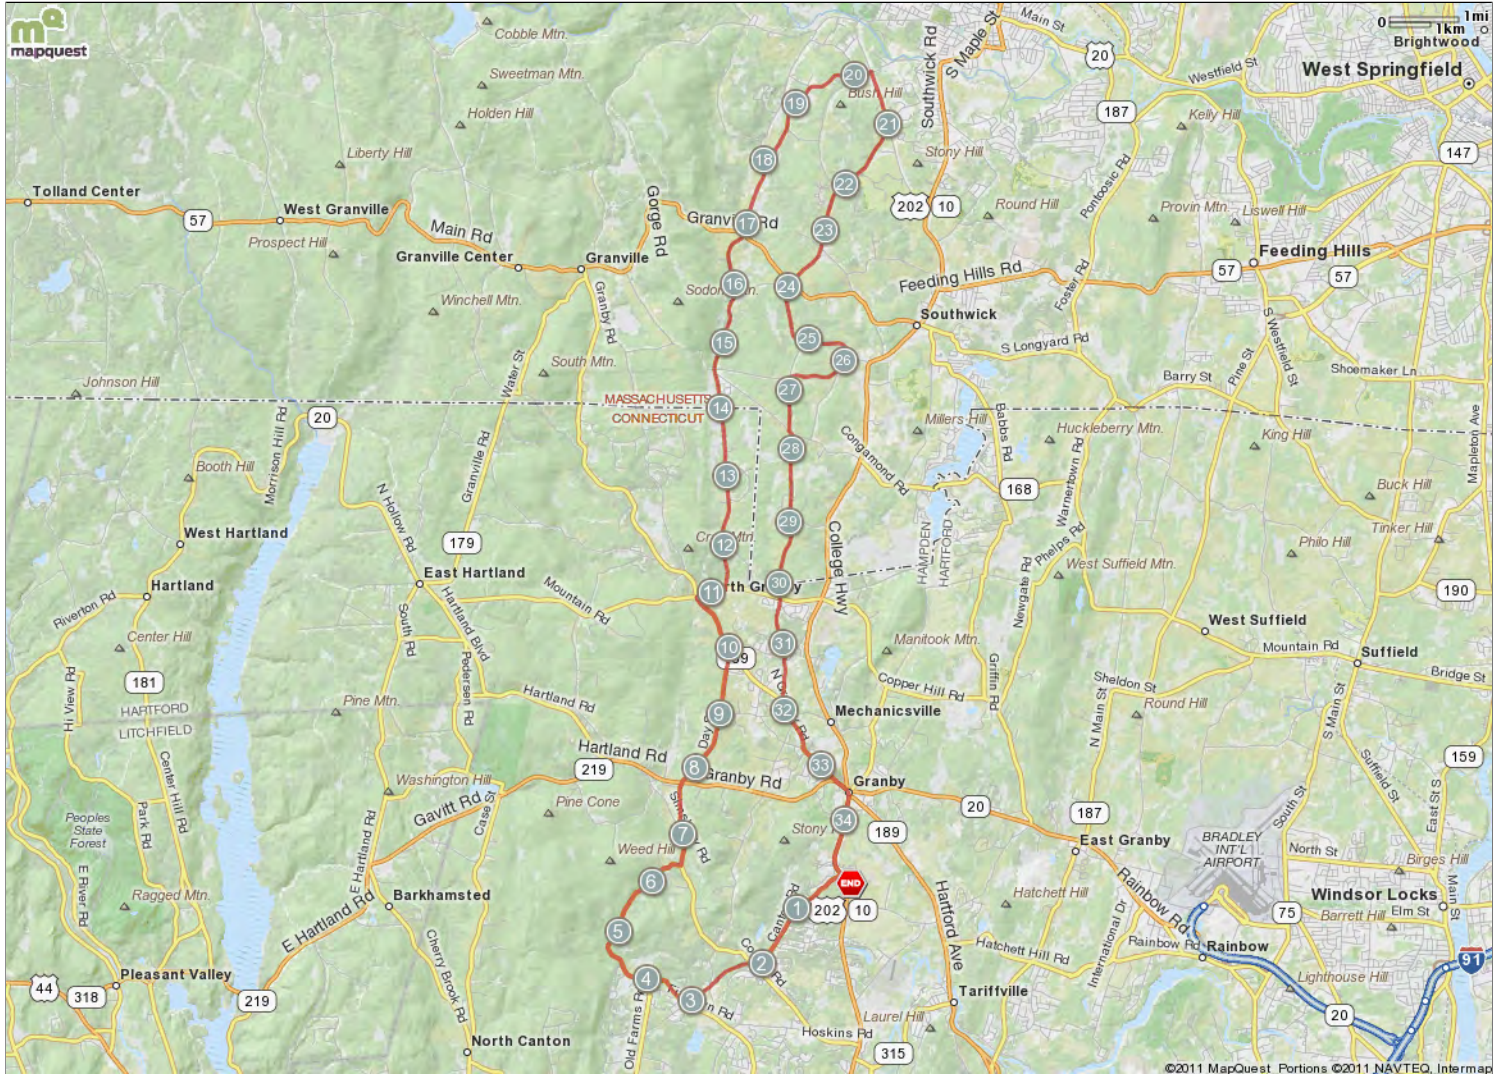

# Valley Cycling West Simsbury - Granville B Ride

Starts In Granby, Connecticut

**34.93** miles

## Description

Ride starts at Granby Bike and heads towards West Simsbury on Canton Road before taking Firetown road to Granby. Work way over to Loomis and head towards Westfield. In Westfield head back at the Ranch Golf Course eventually coming into Granby on Mort Vining Road. Head back to shop