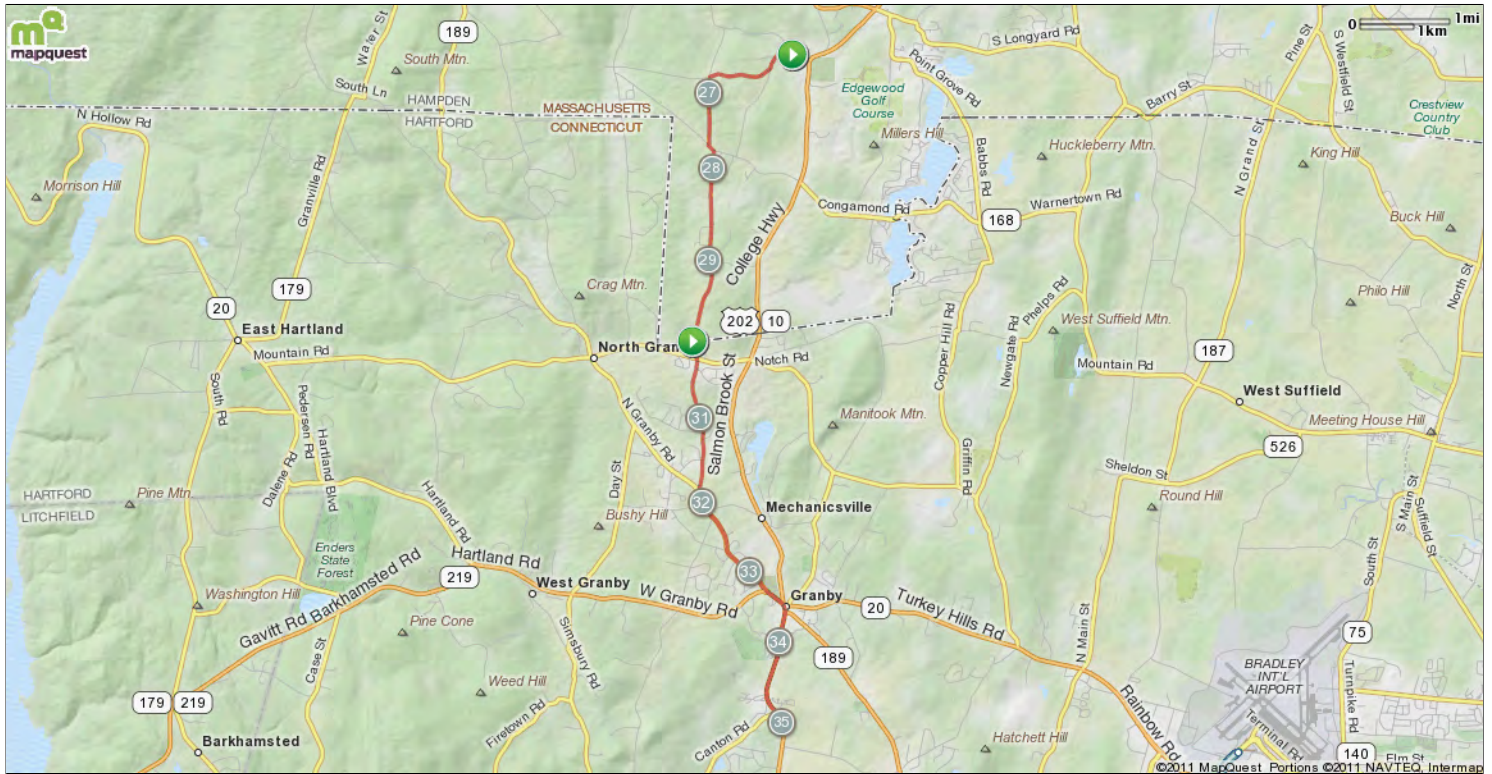

Valley Cycling West Simsbury - Granville B Ride

Starts In Granby, Connecticut

Notes			
AT	FOR	NOTES	
25.85 mi.	1988ft	Head west on Klaus Anderson Rd toward Fred Jackson Rd	
26.23 mi.	2114ft	Slight right to stay on Klaus Anderson Rd	
26.63 mi.	1640ft	Head west on Klaus Anderson Rd toward John Mason Rd	
26.94 mi.	4257ft	Turn left onto Ed Holcomb Rd	
27.74 mi.	418ft	Turn left onto Vining Hill Rd	
27.82 mi.	616ft	Turn right onto Mort Vining Rd	
27.94 mi.	2mi 852ft	Head south on Mort Vining Rd toward Kimberly Dr	
30.1 mi.	1101ft	Continue onto Vining Hill Rd	
This segment shows 4.3 mi. (22,709 ft.) of your route.			

Notes			
AT	FOR	NOTES	
30.31 mi.	3205ft	Continue onto Wells Rd	
30.92 mi.	5270ft	Head south on Wells Rd toward Hummingbird Ln	
31.91 mi.	1mi 2938ft	Continue onto CT-189 S/ N Granby Rd	
33.47 mi.	508ft	Head southeast on N Granby Rd toward Salmon Brook St	
33.57 mi.	1mi 2442ft	Slight right onto CT-10 S/ US-202 S/ Salmon Brook St	
35.03 mi.		Turn left onto Mill Pond Rd	
This segment shows 5 mi. (26,411 ft.) of your route.