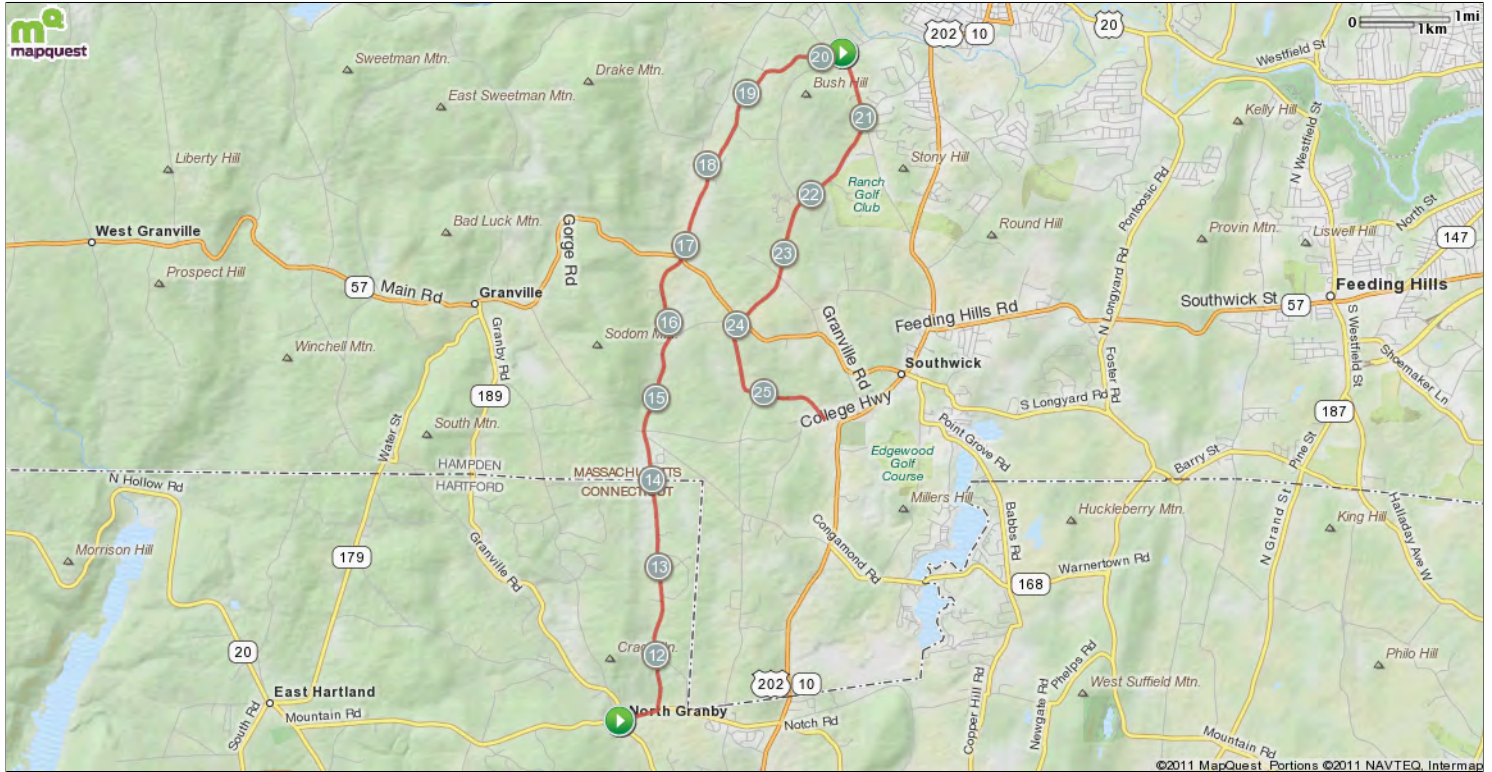

Valley Cycling West Simsbury - Granville B Ride

Starts In Granby, Connecticut

Notes			
AT	FOR	NOTES	
11.35 mi.	1mi 1018ft	Turn left onto Loomis St	
12.55 mi.	4mi 1761ft	Head north on Loomis St toward Heather Ln	
16.88 mi.	1mi 783ft	Head north on Loomis St toward Arcadia Ln	
18.03 mi.	3279ft	Head northeast on George Loomis Rd toward Ham Hill Rd	
18.65 mi.	5093ft	Continue onto Sackett Rd	
19.61 mi.	2757ft	Head northeast on Sackett Rd toward Whitaker Rd	
20.14 mi.	768ft	Continue onto City View Rd	
20.28 mi.	68ft	Head west on City View Rd	
This segment shows 9.35 mi. (49,381 ft.) of your route.			

Notes			
AT	FOR	NOTES	
20.29 mi.	4562ft	Turn left onto City View Blvd	
21.16 mi.	34ft	Sharp left onto Hillside Rd	
21.16 mi.	2mi 608ft	Head southwest on Hillside Rd toward City View Blvd	
23.28 mi.	3549ft	Continue onto Hasting Rd/ Hastings RdContinue to follow Hastings Rd	
23.95 mi.	147ft	Turn right onto MA-57 W/ Granville Rd	
23.98 mi.	388ft	Turn left onto Fred Jackson Rd	
24.05 mi.	1mi 4170ft	Head south on Fred Jackson Rd toward John Mason Rd	
25.84 mi.	36ft	Turn left onto Klaus Anderson Rd	
This segment shows 5.57 mi. (29,402 ft.) of your route.