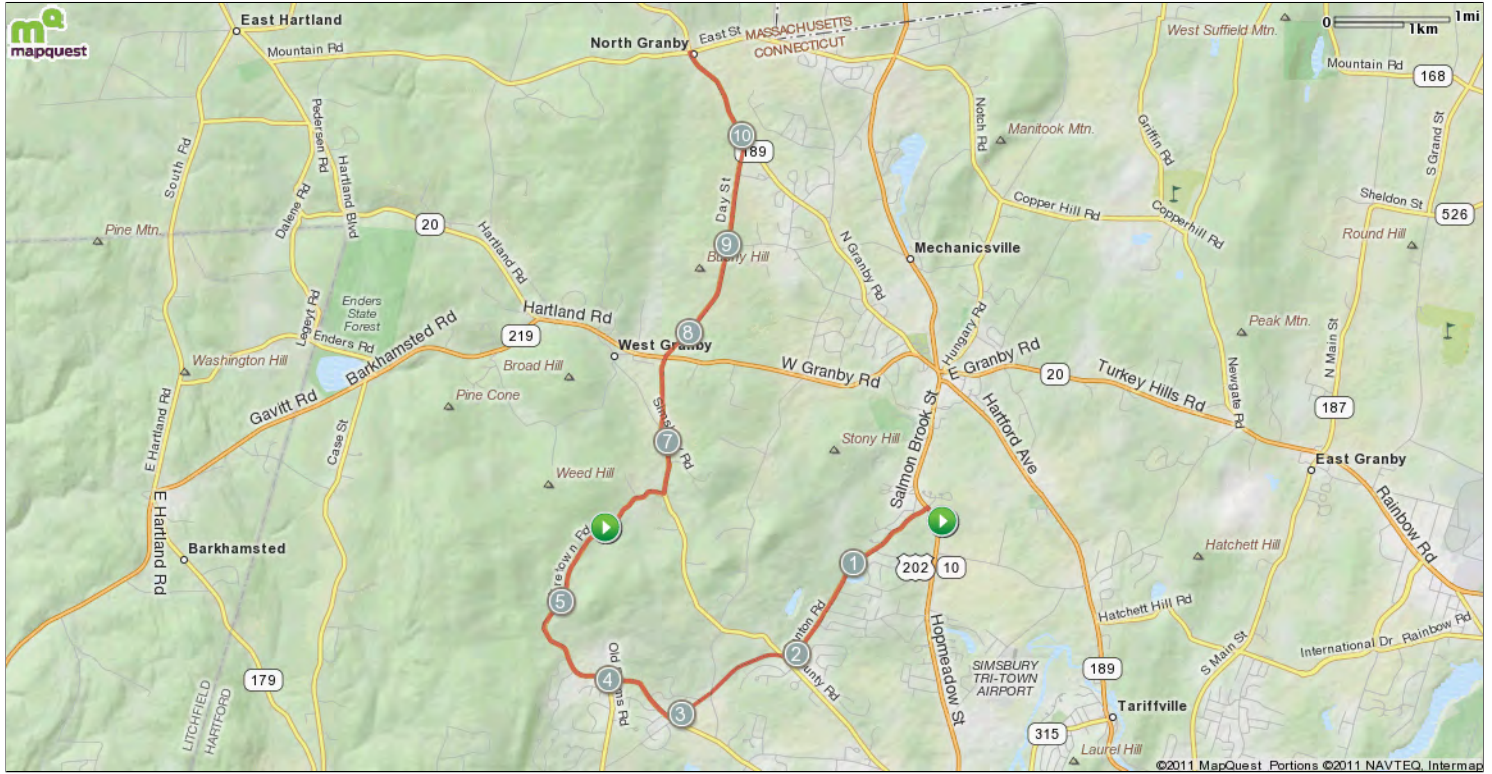

Valley Cycling West Simsbury - Granville B Ride

Starts In Granby, Connecticut

Notes		
AT	FOR	NOTES
START	388ft	Head west on Mill Pond Rd toward CT-10 N/ US-202 N/ Salmon Brook St
0.07 mi.	786ft	Turn right onto CT-10 N/ US-202 N/ Salmon Brook St
0.22 mi.	4873ft	Turn left onto Canton Rd
1.15 mi.	3779ft	Head south on Canton Rd toward Whitman Dr
1.86 mi.	1mi 2246ft	Continue onto Holcomb St
3.29 mi.	13ft	Turn left onto Firetown Rd
3.29 mi.	2mi 3317ft	Head northwest on Firetown Rd toward Holcomb St
5.92 mi.	3353ft	Head northeast on Firetown Rd toward Messenger Rd
This segment shows 5.97 mi. (31,524 ft.) of your route.		

Notes		
AT	FOR	NOTES
6.55 mi.	1759ft	Turn left onto Simsbury Rd
6.89 mi.	1523ft	Head north on Simsbury Rd toward Day St S
7.17 mi.	1mi 484ft	Slight right onto Day St S
8.27 mi.	1mi 3682ft	Head northeast on Day St toward Windy Woods Ln
9.96 mi.	48ft	Head northeast on Day St toward CT-189 S/ N Granby Rd
9.97 mi.	5086ft	Turn left onto CT-189 N/ N Granby Rd
10.93 mi.	36ft	Turn right onto East St
10.94 mi.	2176ft	Head east on East St toward Loomis St
This segment shows 5.26 mi. (27,791 ft.) of your route.