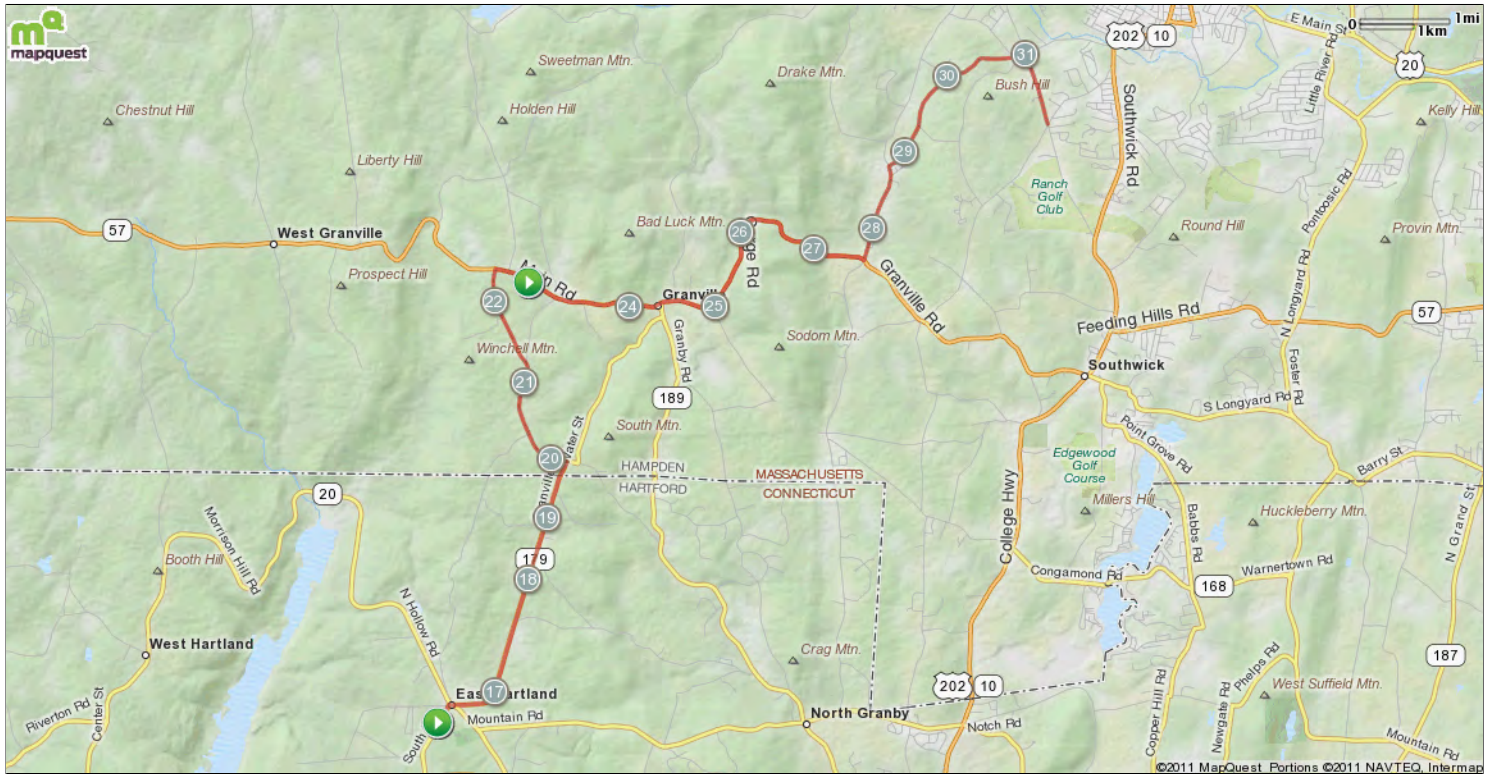

Valley Cycling West Simsbury / Granville "A" Ride

Starts In Granby, Connecticut

Notes			
AT	FOR	NOTES	
16.34 mi.	404ft	Head northeast on CT-179 N/ S Rd toward Walnut Hill Rd	
16.41 mi.	114ft	Turn right onto Old Town Rd	
16.43 mi.	155ft	Continue onto CT-20 E/ N Hollow Rd	
16.46 mi.	3mi 303ft	Continue onto Granville Rd	
19.52 mi.	599ft	Head north on Granville Rd	
19.63 mi.	1050ft	Continue onto E Hartland Rd	
19.83 mi.	1mi 2333ft	Turn left onto South Ln	
21.27 mi.	3755ft	Slight left onto Barnard Rd	
21.99 mi.	2560ft	Head northwest on Barnard Rd toward MA-57 E/ Main Rd	
22.47 mi.	2246ft	Turn right onto MA-57 E/ Main Rd	
22.9 mi.	1mi 3151ft	Head southeast on MA-57 E/ Main Rd toward Jensen Ln	
This segment shows 6.62 mi. (34,946 ft.) of your route.			

Notes			
AT	FOR	NOTES	
24.49 mi.	3mi 706ft	Head east on MA-57 E/ Main Rd toward Old Westfield Rd Continue to follow MA-57 E	
27.63 mi.	67ft	Turn left onto Loomis St	
27.64 mi.	1mi 752ft	Head north on Loomis St toward Arcadia Ln	
28.78 mi.	3279ft	Turn right onto George Loomis Rd	
29.4 mi.	2708ft	Continue onto Sackett Rd	
29.92 mi.	5141ft	Head northeast on Sackett Rd toward Janis Rd	
30.89 mi.	700ft	Continue onto City View Rd	
31.02 mi.	58ft	Turn right onto City View Blvd	
31.03 mi.	4473ft	Head south on City View Blvd toward Goose Hollow Rd	
31.88 mi.	30ft	Head south on City View Blvd toward Hillside Rd	
This segment shows 8.99 mi. (47,465 ft.) of your route.