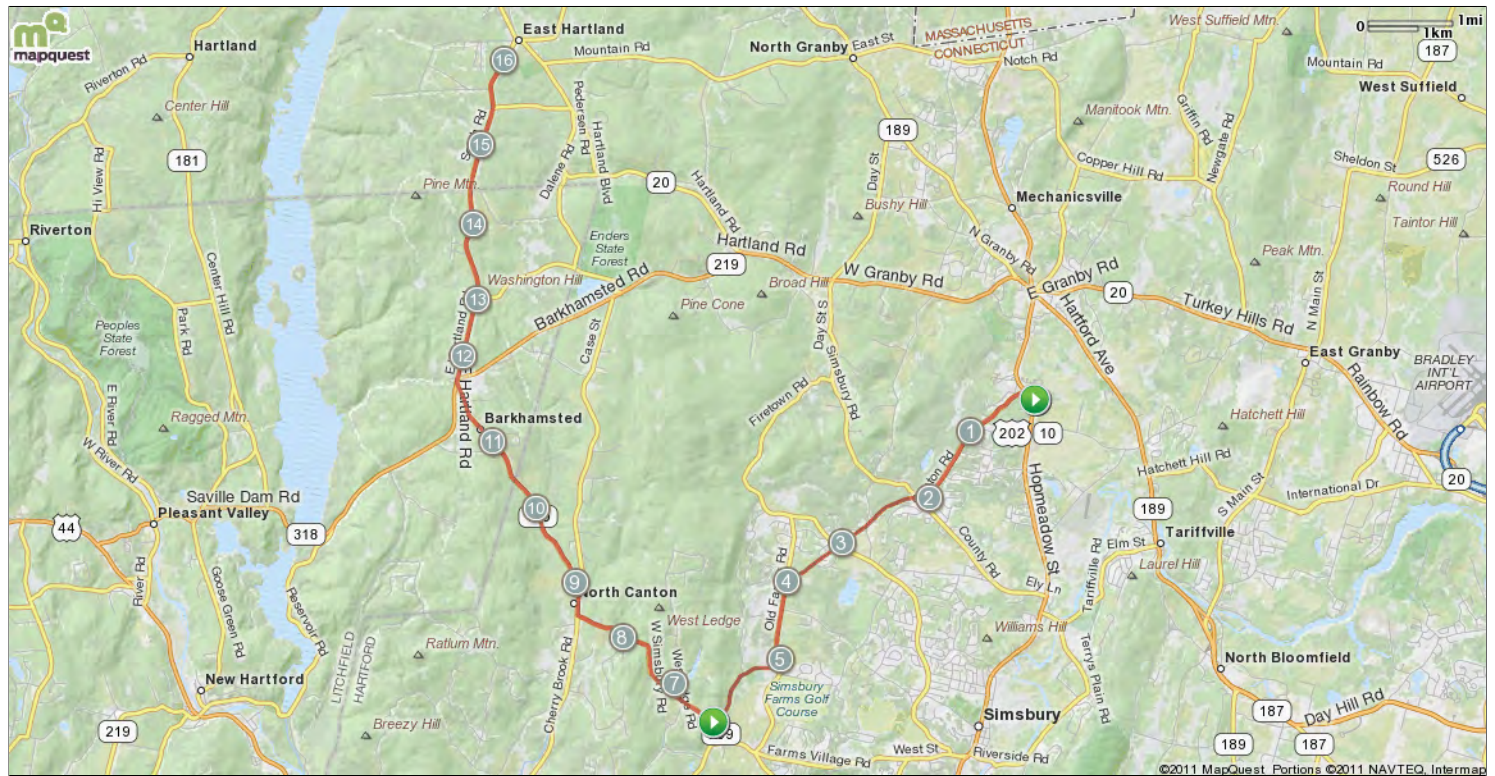

Valley Cycling West Simsbury / Granville "A" Ride

Starts In Granby, Connecticut

Notes			
AT	FOR	NOTES	
START		401ft	Head west on Mill Pond Rd toward CT-10 N/ US-202 N/ Salmon Brook St
0.08 mi.		786ft	Turn right onto CT-10 N/ US-202 N/ Salmon Brook St
0.22 mi.		1mi 691ft	Turn left onto Canton Rd
1.36 mi.		2681ft	Head southwest on Canton Rd toward Buttles Rd
1.86 mi.		1mi 2567ft	Continue onto Holcomb St
3.35 mi.		3667ft	Head southwest on Holcomb St toward Surry Cir
4.04 mi.		2186ft	Turn left onto Old Farms Rd
4.46 mi.		3446ft	Head south on Old Farms Rd toward Lenora Dr
5.11 mi.		236ft	Turn right onto Hedgehog Ln
5.16 mi.		1mi 950ft	Head west on Hedgehog Ln toward Victoria Ln
This segment shows 6.34 mi. (33,452 ft.) of your route.			

Notes			
AT	FOR	NOTES	
6.34 mi.		1820ft	Turn right onto Westledge Rd
6.68 mi.		1920ft	Head northwest on CT-309 W/ Westledge Rd toward Woodchuck Hill Rd
7.04 mi.		1mi 3187ft	Turn left onto CT-309 W/ N Canton Rd Continue to follow CT-309 W
8.65 mi.		3795ft	Turn right onto CT-179 N/ Cherry Brook Rd
9.37 mi.		1mi 2961ft	Head northwest on CT-179 N/ N Canton Rd/ Cherry Brook Rd/ E Hartford Rd toward Hillcrest Dr
10.93 mi.		1mi 2940ft	Head northwest on CT-179 N/ N Canton Rd/ Cherry Brook Rd/ E Hartford Rd toward Hillcrest Dr Continue to follow CT-179 N
12.48 mi.		3mi 4497ft	Head north on CT-179 N/ E Hartland Rd toward Legeyt Rd Continue to follow CT-179 N
This segment shows 10 mi. (52,801 ft.) of your route.