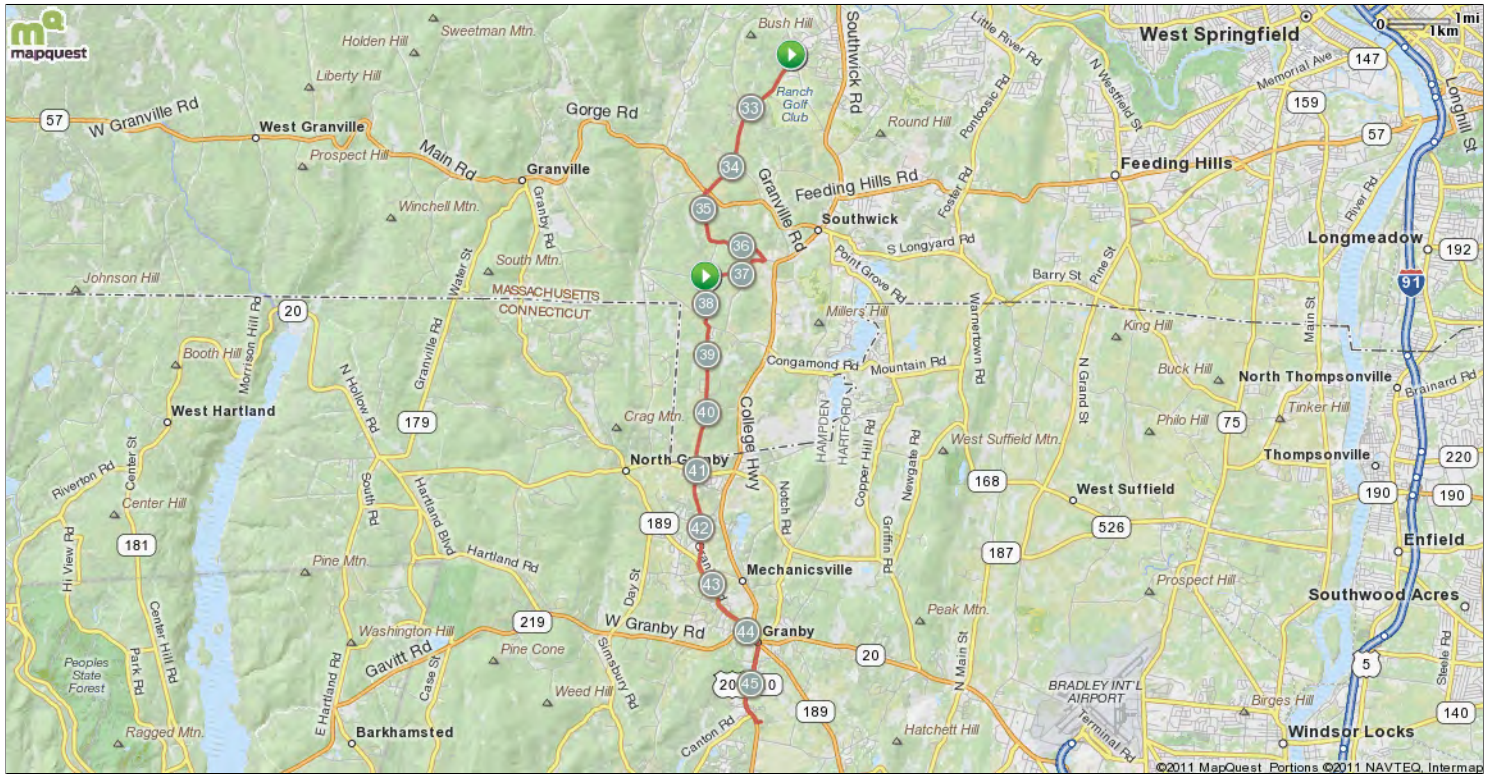

Valley Cycling West Simsbury / Granville "A" Ride

Starts In Granby, Connecticut

Notes			
AT	FOR	NOTES	
31.89 mi.	1mi 4359ft	Slight right onto Hillside Rd	
33.71 mi.	1496ft	Head south on Hillside Rd toward Charles Johnson Rd	
33.99 mi.	3549ft	Continue onto Hasting Rd/ Hastings Rd Continue to follow Hastings Rd	
34.67 mi.	147ft	Turn right onto MA-57 W/ Granville Rd	
34.7 mi.	2973ft	Turn left onto Fred Jackson Rd	
35.26 mi.	1mi 1587ft	Head south on Fred Jackson Rd toward John Mason Rd	
36.56 mi.	1953ft	Head southwest on Klaus Anderson Rd toward Curtis Rd	
36.93 mi.	3711ft	Slight right to stay on Klaus Anderson Rd	
37.63 mi.	43ft	Head west on Klaus Anderson Rd toward John Mason Rd	
This segment shows 5.76 mi. (30,409 ft.) of your route.			

Notes			
AT	FOR	NOTES	
37.64 mi.	4257ft	Turn left onto Ed Holcomb Rd	
38.45 mi.	418ft	Turn left onto Vining Hill Rd	
38.53 mi.	1mi 3189ft	Turn right onto Mort Vining Rd	
40.13 mi.	3559ft	Head south on Mort Vining Rd	
40.8 mi.	1101ft	Continue onto Vining Hill Rd	
41.01 mi.	1mi 2867ft	Continue onto Wells Rd	
42.55 mi.	328ft	Head south on Wells Rd toward CT-189 N/ N Granby Rd	
42.62 mi.	1mi 3446ft	Continue onto CT-189 S/ N Granby Rd	
44.27 mi.	4008ft	Slight right onto Salmon Brook St	
45.03 mi.	3714ft	Head south on CT-10 S/ US-202 S/ Salmon Brook St toward Chatsworth Rd	
45.73 mi.	43ft	Turn left onto Mill Pond Rd	
This segment shows 8.17 mi. (43,128 ft.) of your route.