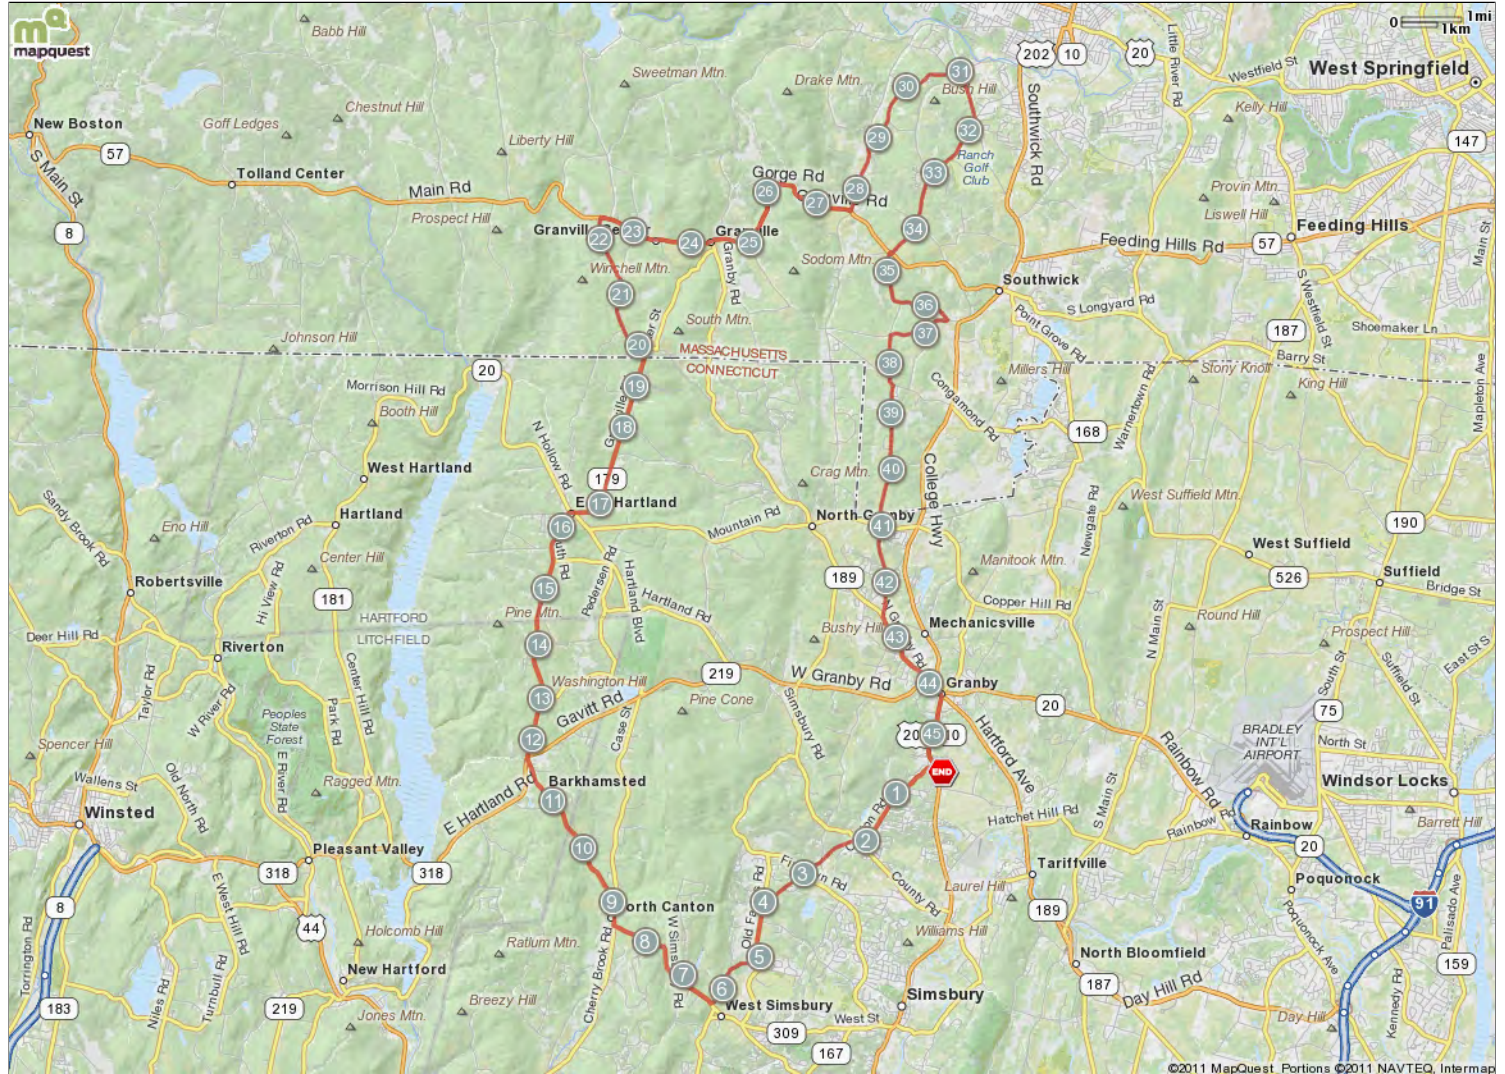

Valley Cycling West Simsbury / Granville "A" Ride

Starts In Granby, Connecticut

45.60 miles

Description

Valley Cycling "A" Ride #2 - Leaves Granby Bike and heads through West Simsbury and over RT 309 past The Master's School. North on RT 179 to East Hartland and then continuing on RT 179 to Granville, MA. Work way to RT 57 in West Granville the take RT 57 east to Granville and continue to North Loomis Street. Head out towards Westfield before heading back to Granby

Valley Cycling West Simsbury / Granville "A" Ride

Starts In Granby, Connecticut

Notes		
AT	FOR	NOTES
START	401ft	Head west on Mill Pond Rd toward CT-10 N/ US-202 N/ Salmon Brook St
0.08 mi.	786ft	Turn right onto CT-10 N/ US-202 N/ Salmon Brook St
0.22 mi.	1mi 691ft	Turn left onto Canton Rd
1.36 mi.	2681ft	Head southwest on Canton Rd toward Buttles Rd
1.86 mi.	1mi 2567ft	Continue onto Holcomb St
3.35 mi.	3667ft	Head southwest on Holcomb St toward Surry Cir
4.04 mi.	2186ft	Turn left onto Old Farms Rd
4.46 mi.	3446ft	Head south on Old Farms Rd toward Lenora Dr
5.11 mi.	236ft	Turn right onto Hedgehog Ln
5.16 mi.	1mi 950ft	Head west on Hedgehog Ln toward Victoria Ln
6.34 mi.	1820ft	Turn right onto Westledge Rd
6.68 mi.	1920ft	Head northwest on CT-309 W/ Westledge Rd toward Woodchuck Hill Rd
7.04 mi.	1mi 3187ft	Turn left onto CT-309 W/ N Canton Rd Continue to follow CT-309 W
8.65 mi.	3795ft	Turn right onto CT-179 N/ Cherry Brook Rd
9.37 mi.	1mi 2961ft	Head northwest on CT-179 N/ N Canton Rd/ Cherry Brook Rd/ E Hartford Rd toward Hillcrest Dr
10.93 mi.	1mi 2940ft	Head northwest on CT-179 N/ N Canton Rd/ Cherry Brook Rd/ E Hartford Rd toward Hillcrest Dr Continue to follow CT-179 N