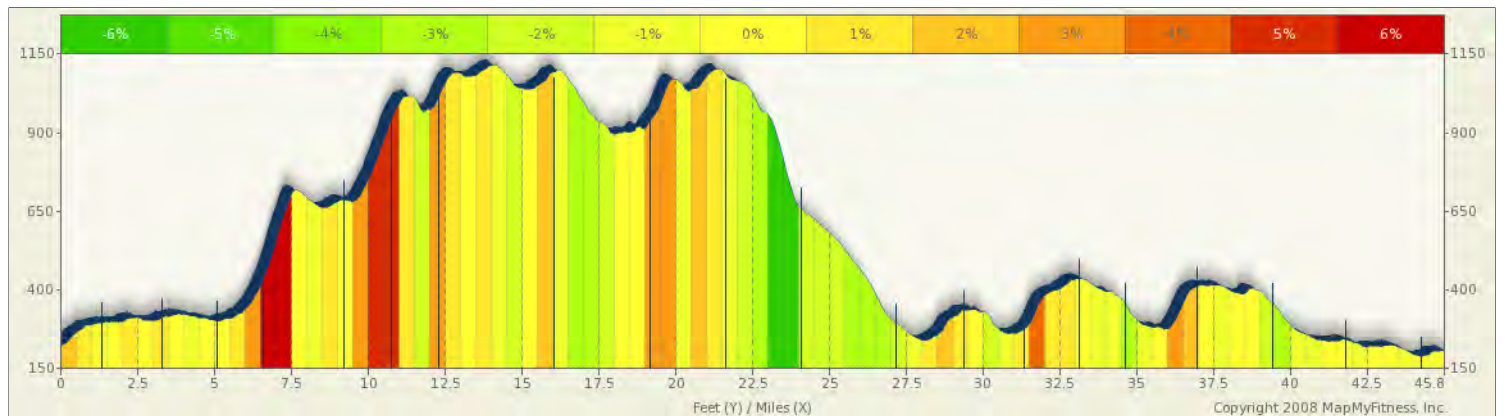

Valley Cycling West Simsbury / Granville "A" Ride

Starts In Granby, Connecticut

45.60 miles

Description

Valley Cycling "A" Ride #2 - Leaves Granby Bike and heads through West Simsbury and over RT 309 past The Master's School. North on RT 179 to East Hartland and then continuing on RT 179 to Granville, MA. Work way to RT 57 in West Granville the take RT 57 east to Granville and continue to North Loomis Street. Head out towards Westfield before heading back to Granby

Valley Cycling West Simsbury / Granville "A" Ride

Starts In Granby, Connecticut

Notes		
AT	FOR	NOTES
START	401ft	Head west on Mill Pond Rd toward CT-10 N/ US-202 N/ Salmon Brook St
0.08 mi.	786ft	Turn right onto CT-10 N/ US-202 N/ Salmon Brook St
0.22 mi.	1mi 691ft	Turn left onto Canton Rd
1.36 mi.	2681ft	Head southwest on Canton Rd toward Buttles Rd
1.86 mi.	1mi 2567ft	Continue onto Holcomb St
3.35 mi.	3667ft	Head southwest on Holcomb St toward Surry Cir
4.04 mi.	2186ft	Turn left onto Old Farms Rd
4.46 mi.	3446ft	Head south on Old Farms Rd toward Lenora Dr
5.11 mi.	236ft	Turn right onto Hedgehog Ln
5.16 mi.	1mi 950ft	Head west on Hedgehog Ln toward Victoria Ln
6.34 mi.	1820ft	Turn right onto Westledge Rd
6.68 mi.	1920ft	Head northwest on CT-309 W/ Westledge Rd toward Woodchuck Hill Rd
7.04 mi.	1mi 3187ft	Turn left onto CT-309 W/ N Canton Rd Continue to follow CT-309 W
8.65 mi.	3795ft	Turn right onto CT-179 N/ Cherry Brook Rd
9.37 mi.	1mi 2961ft	Head northwest on CT-179 N/ N Canton Rd/ Cherry Brook Rd/ E Hartford Rd toward Hillcrest Dr
10.93 mi.	1mi 2940ft	Head northwest on CT-179 N/ N Canton Rd/ Cherry Brook Rd/ E Hartford Rd toward Hillcrest Dr Continue to follow CT-179 N